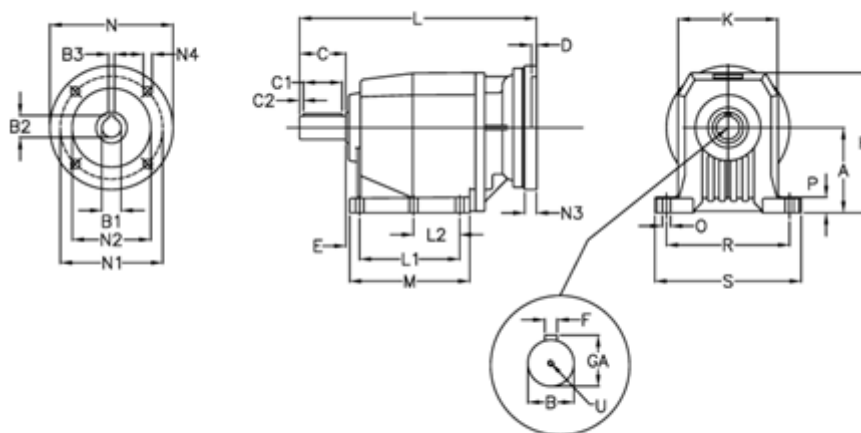

Article number: 40600803911245
 Description: Helical gearbox
 C802P-39,1-P112B5

Measures

A = 250	D = 4.5	L2 = 0.0	P = 35
B = 80	E = 33	M = 277.0	R = 370
B1 = 28	F = 22	N = 250	S = 440
B2 = 31.3	GA = 85.0	N1 = 215	U = M20x42
B3 = 8	H = 420	N2 = 180	
C = 140	K = 320	N3 = 0	
C1 = 110	L = 543.0	N4 = M12x16	
C2 = 15	L1 = 210.0	O = 26	